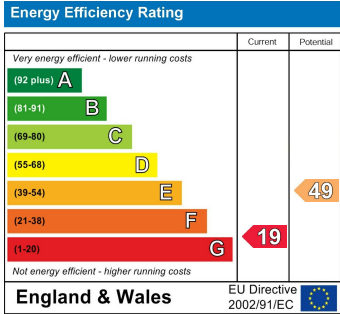

ARCH LIVING

www.archliving.co.uk

127 Clarendon Park Road, Leicester, Leicestershire LE2 3AJ
T: 0116 270 6699
lettings@archliving.co.uk

ARCH